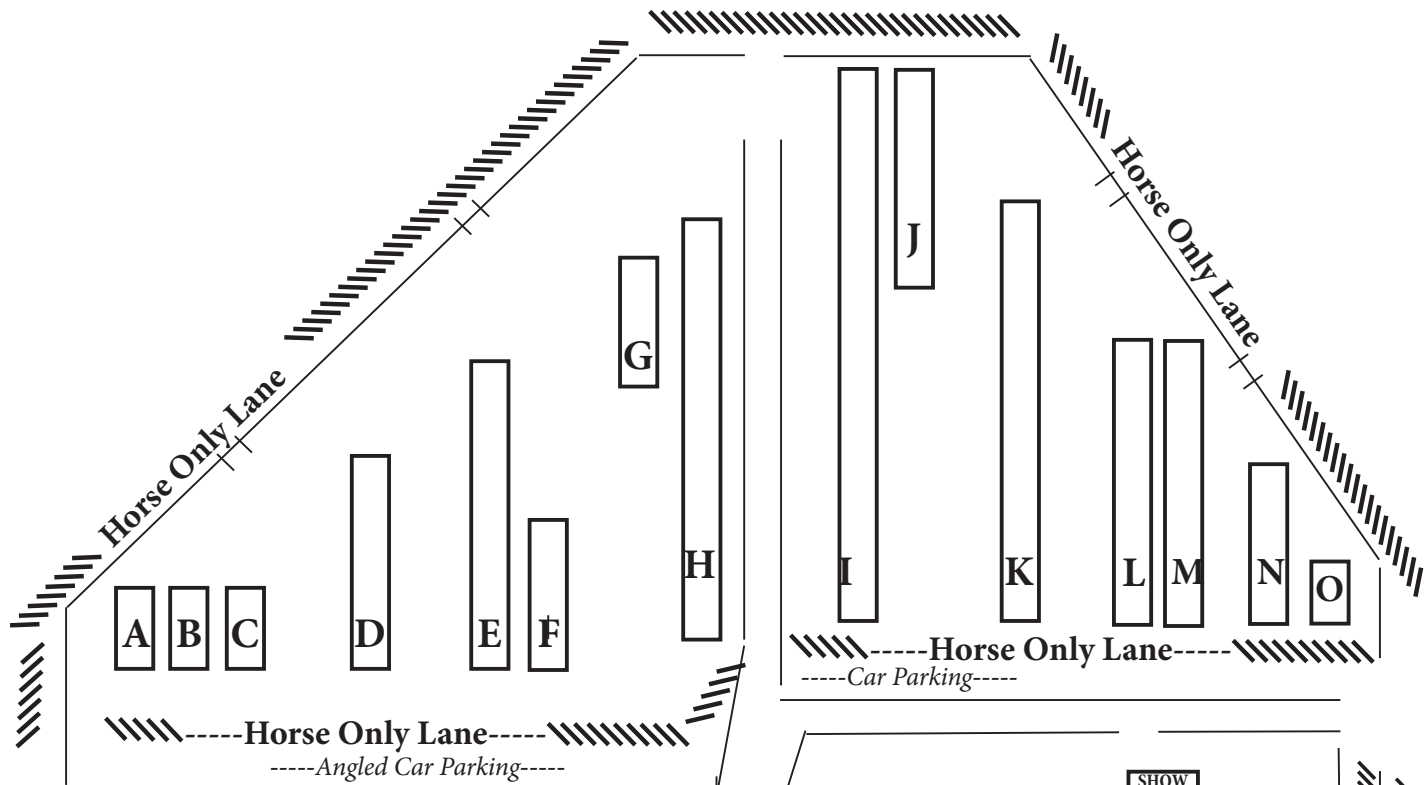

## STABLING MAP

////// = Horse Path

64

60

Dry Camping

31

1

30

//////---Horse Only Lane---  
----Angled Car Parking----

//////---Horse Only Lane---  
----Car Parking----

NO HORSE TRAFFIC

HORSE CROSSING

North

HORSE CROSSING

VIP OFFICE

LB